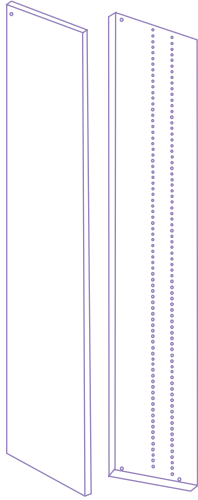

Closet Modules

**Upright R/L 14"
Upright Thru 14"**
3/4"W x 85"H

**Upright R/L 20"
Upright Thru 20"**
3/4"W x 85"H

**Hutch R/L
Hutch Thru**
14"W x 85"H

**Island R/L
Island Thru**
12"W x 34-1/2"H x 24"D

BackPanel
18"W x 85"H
24"W x 85"H
30"W x 85"H
36"W x 85"H

Island Back Panel
24"W x 41-1/4"H

**Garage Upright R/L 14" & 20"
Garage Thru 14" & 20"**
18"W x 34-1/2"H x 24"D

Nextar

1201 S. Jellick Ave.

Accessories

Cam Fixed Shelf
 18"W x 14"D (20"D)
 24"W x 14"D (20"D)
 30"W x 14"D (20"D)
 36"W x 14"D (20"D)

Adjustable Shelf
 18"W x 14"D (20"D)
 24"W x 14"D (20"D)
 30"W x 14"D (20"D)
 36"W x 14"D (20"D)

Cam Fixed Corner Shelf
 30"W x 30"H

Adjustable Shelf
 30"W x 30"H
 36"W x 36"H

Drawer
 18"W x 6-1/4"H/7-1/2"H/10"H
 24"W x 6-1/4"H/7-1/2"H/10"H
 30"W x 6-1/4"H/7-1/2"H/10"H
 36"W x 6-1/4"H/7-1/2"H/10"H

14" depth & 20" depth

Door
 12"W x 24"H
 15"W x 24"H
 12"W x 36-1/2"H
 15"W x 36-1/2"H
 12"W x 45-1/4"H
 15"W x 45-1/4"H

Raised and Glass available in white

Cleat
 18"W x 3-1/4"H
 24"W x 3-1/4"H
 30"W x 3-1/4"H
 36"W x 3-1/4"H