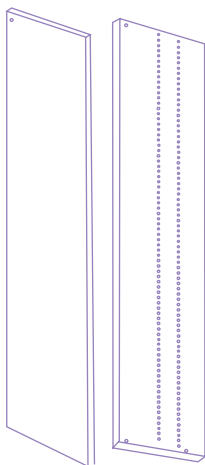

Closet Modules

**Upright R/L 14"
Upright Thru 14"**
3/4"W x 85"H

**Upright R/L 20"
Upright Thru 20"**
3/4"W x 85"H

**Hutch R/L
Hutch Thru**
14"W x 85"H

**Island R/L
Island Thru**
12"W x 34-1/2"H x 24"D

BackPanel
18"W x 85"H
24"W x 85"H
30"W x 85"H
36"W x 85"H

Island Back Panel
24"W x 41-1/4"H

**Garage Upright R/L 14" & 20"
Garage Thru 14" & 20"**
18"W x 34-1/2"H x 24"D

Nextar

1201 S. Jellick Ave.

Accessories

Cam Fixed Shelf
 18"W x 14"D (20"D)
 24"W x 14"D (20"D)
 30"W x 14"D (20"D)
 36"W x 14"D (20"D)

Adjustable Shelf
 18"W x 14"D (20"D)
 24"W x 14"D (20"D)
 30"W x 14"D (20"D)
 36"W x 14"D (20"D)

Cam Fixed Corner Shelf
 30"W x 30"H

Adjustable Shelf
 30"W x 30"H
 36"W x 36"H

Drawer
 18"W x 6-1/4"H/7-1/2"H/10"H
 24"W x 6-1/4"H/7-1/2"H/10"H
 30"W x 6-1/4"H/7-1/2"H/10"H
 36"W x 6-1/4"H/7-1/2"H/10"H

14" depth & 20" depth

Door
 12"W x 24"H
 15"W x 24"H
 12"W x 36-1/2"H
 15"W x 36-1/2"H
 12"W x 45-1/4"H
 15"W x 45-1/4"H

Raised and Glass available in white

Cleat
 18"W x 3-1/4"H
 24"W x 3-1/4"H
 30"W x 3-1/4"H
 36"W x 3-1/4"H