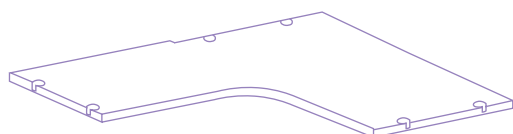

Closet Modules

**Upright R/L 14"
Upright Thru 14"**
3/4"W x 85"H

**Upright R/L 20"
Upright Thru 20"**
3/4"W x 85"H

**Hutch R/L
Hutch Thru**
14"W x 85"H

**Island R/L
Island Thru**
12"W x 34-1/2"H x 24"D

BackPanel
18"W x 85"H
24"W x 85"H
30"W x 85"H
36"W x 85"H

Island Back Panel
24"W x 41-1/4"H

**Garage Upright R/L 14" & 20"
Garage Thru 14" & 20"**
18"W x 34-1/2"H x 24"D

Nextar

1201 S. Jellick Ave.

Accessories

Cam Fixed Shelf
 18"W x 14"D (20"D)
 24"W x 14"D (20"D)
 30"W x 14"D (20"D)
 36"W x 14"D (20"D)

Adjustable Shelf
 18"W x 14"D (20"D)
 24"W x 14"D (20"D)
 30"W x 14"D (20"D)
 36"W x 14"D (20"D)

Cam Fixed Corner Shelf
 30"W x 30"H

Adjustable Shelf
 30"W x 30"H
 36"W x 36"H

Drawer
 18"W x 6-1/4"H/7-1/2"H/10"H
 24"W x 6-1/4"H/7-1/2"H/10"H
 30"W x 6-1/4"H/7-1/2"H/10"H
 36"W x 6-1/4"H/7-1/2"H/10"H

14" depth & 20" depth

Door
 12"W x 24"H
 15"W x 24"H
 12"W x 36-1/2"H
 15"W x 36-1/2"H
 12"W x 45-1/4"H
 15"W x 45-1/4"H

Raised and Glass available in white

Cleat
 18"W x 3-1/4"H
 24"W x 3-1/4"H
 30"W x 3-1/4"H
 36"W x 3-1/4"H