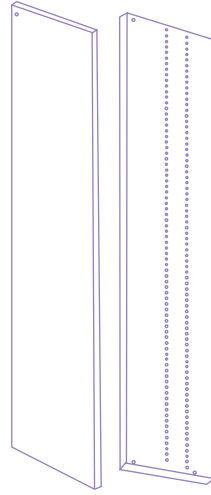

Closet Modules

**Upright R/L 14"
Upright Thru 14"**
3/4"W x 85"H

**Upright R/L 20"
Upright Thru 20"**
3/4"W x 85"H

**Hutch R/L
Hutch Thru**
14"W x 85"H

**Island R/L
Island Thru**
12"W x 34-1/2"H x 24"D

BackPanel
18"W x 85"H
24"W x 85"H
30"W x 85"H
36"W x 85"H

Island Back Panel
24"W x 41-1/4"H

**Garage Upright R/L 14" & 20"
Garage Thru 14" & 20"**
18"W x 34-1/2"H x 24"D

Nextar

1201 S. Jellick Ave.

Accessories

Cam Fixed Shelf
 18"W x 14"D (20"D)
 24"W x 14"D (20"D)
 30"W x 14"D (20"D)
 36"W x 14"D (20"D)

Adjustable Shelf
 18"W x 14"D (20"D)
 24"W x 14"D (20"D)
 30"W x 14"D (20"D)
 36"W x 14"D (20"D)

Cam Fixed Corner Shelf
 30"W x 30"H

Adjustable Shelf
 30"W x 30"H
 36"W x 36"H

Drawer
 18"W x 6-1/4"H/7-1/2"H/10"H
 24"W x 6-1/4"H/7-1/2"H/10"H
 30"W x 6-1/4"H/7-1/2"H/10"H
 36"W x 6-1/4"H/7-1/2"H/10"H

14" depth & 20" depth

Door
 12"W x 24"H
 15"W x 24"H
 12"W x 36-1/2"H
 15"W x 36-1/2"H
 12"W x 45-1/4"H
 15"W x 45-1/4"H

Raised and Glass available in white

Cleat
 18"W x 3-1/4"H
 24"W x 3-1/4"H
 30"W x 3-1/4"H
 36"W x 3-1/4"H