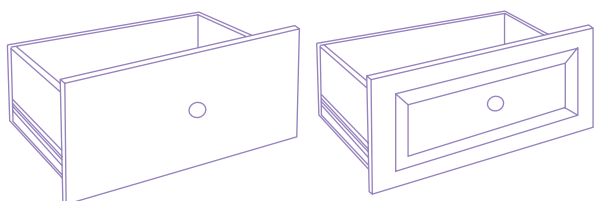

Closet Modules

**Upright R/L 14"
Upright Thru 14"**
3/4"W x 85"H

**Upright R/L 20"
Upright Thru 20"**
3/4"W x 85"H

**Hutch R/L
Hutch Thru**
14"W x 85"H

**Island R/L
Island Thru**
12"W x 34-1/2"H x 24"D

BackPanel
18"W x 85"H
24"W x 85"H
30"W x 85"H
36"W x 85"H

Island Back Panel
24"W x 41-1/4"H

**Garage Upright R/L 14" & 20"
Garage Thru 14" & 20"**
18"W x 34-1/2"H x 24"D

Nextar

1201 S. Jellick Ave.

Accessories

Cam Fixed Shelf
 18"W x 14"D (20"D)
 24"W x 14"D (20"D)
 30"W x 14"D (20"D)
 36"W x 14"D (20"D)

Adjustable Shelf
 18"W x 14"D (20"D)
 24"W x 14"D (20"D)
 30"W x 14"D (20"D)
 36"W x 14"D (20"D)

Cam Fixed Corner Shelf
 30"W x 30"H

Adjustable Shelf
 30"W x 30"H
 36"W x 36"H

Drawer
 18"W x 6-1/4"H/7-1/2"H/10"H
 24"W x 6-1/4"H/7-1/2"H/10"H
 30"W x 6-1/4"H/7-1/2"H/10"H
 36"W x 6-1/4"H/7-1/2"H/10"H

14" depth & 20" depth

Door
 12"W x 24"H
 15"W x 24"H
 12"W x 36-1/2"H
 15"W x 36-1/2"H
 12"W x 45-1/4"H
 15"W x 45-1/4"H

Raised and Glass available in white

Cleat
 18"W x 3-1/4"H
 24"W x 3-1/4"H
 30"W x 3-1/4"H
 36"W x 3-1/4"H